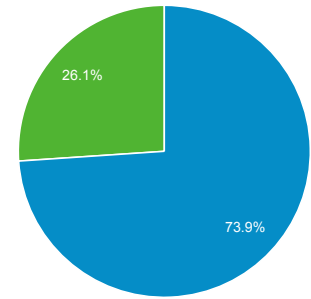

Audience Overview

All Users
100.00% Sessions

Jul 1, 2021 - Jul 21, 2021

Overview

Sessions

702

Users

202

Pageviews

2,107

Pages / Session

3.00

Avg. Session Duration

00:06:34

Bounce Rate

62.25%

% New Sessions

26.07%

Returning Visitor (Blue) | New Visitor (Green)

City	Sessions	% Sessions
1. North Kuta	234	33.33%
2. Kuta Selatan	81	11.54%
3. Buleleng	71	10.11%
4. Surabaya	68	9.69%
5. Ubud	52	7.41%
6. Denpasar	39	5.56%
7. Pekanbaru	26	3.70%
8. Depok	18	2.56%
9. Jakarta	17	2.42%
10. Medan	15	2.14%