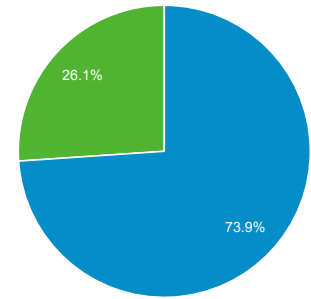

Audience Overview

All Users
100.00% Sessions

Jul 1, 2021 - Jul 21, 2021

Overview

Returning Visitor (Blue) | New Visitor (Green)

Country	Sessions	% Sessions
1. Indonesia	667	95.01%
2. United States	19	2.71%
3. Netherlands	6	0.85%
4. Russia	4	0.57%
5. Costa Rica	2	0.28%
6. Japan	2	0.28%
7. Switzerland	1	0.14%
8. Germany	1	0.14%

Audience Overview

All Users
100.00% Sessions

Jul 1, 2021 - Jul 21, 2021

Overview

Sessions

702

Users

202

Pageviews

2,107

Pages / Session

3.00

Avg. Session Duration

00:06:34

Bounce Rate

62.25%