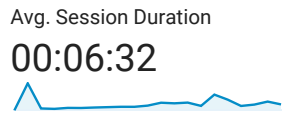

Audience Overview

All Users
100.00% Sessions

Jul 1, 2021 - Jul 21, 2021

Overview

Returning Visitor (Blue) | New Visitor (Green)

Country	Sessions	% Sessions
1. Indonesia	667	95.01%
2. United States	19	2.71%
3. Netherlands	6	0.85%
4. Russia	4	0.57%
5. Costa Rica	2	0.28%
6. Japan	2	0.28%
7. Switzerland	1	0.14%
8. Germany	1	0.14%

Audience Overview

All Users
100.00% Sessions

Jul 1, 2021 - Jul 21, 2021

Overview

Sessions

702

Users

202

Pageviews

2,107

Pages / Session

3.00

Avg. Session Duration

00:06:34

Bounce Rate

62.25%